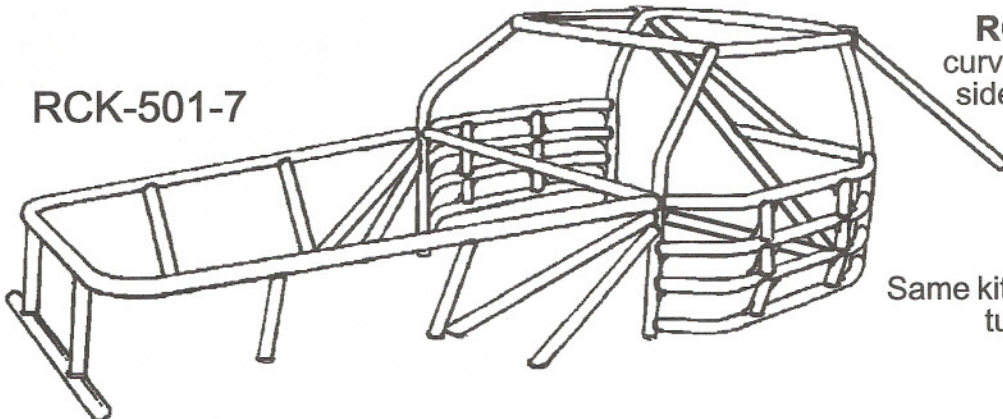

SP-8K
COMPLETE KIT

SP-8K
Chevy Stoker **Chassis** kit
complete from front to rear
with every piece labeled.

RCK-201-9
Full **deluxe** cage with 4
curved door bars on both
sides - every piece is labeled.

RCK-201-9

RCK-501-4 Full cage with 3 curved door
bars on the drivers side and 2 curved door
bars on the passenger side, with front rails
instead of a continuous front hoop.
Extra door bars & spacers and rear
braces can be added to any cage.

RCK-501-4

RCK-501-7

RCK-501-7 Full cage with 4
curved door bars on the drivers
side 4 curved door bars on the
passenger side.

RCK-501-8(not shown)
Same kit as 501-7 but 24 ft. of extra
tubing is provided instead of
front hoop braces.