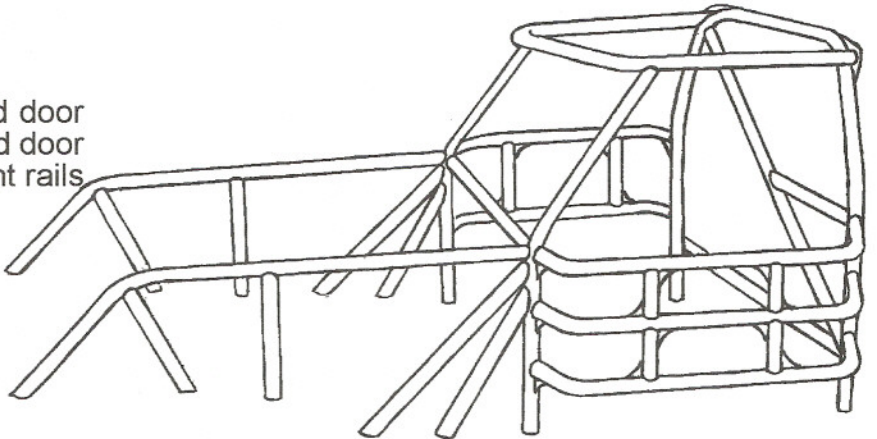

SP-8K
COMPLETE KIT

SP-8K
Chevy Stoker **Chassis** kit
complete from front to rear
with every piece labeled.

RCK-201-9
Full **deluxe** cage with 4
curved door bars on both
sides - every piece is labeled.

RCK-201-9

RCK-501-4 Full cage with 3 curved door
bars on the drivers side and 2 curved door
bars on the passenger side, with front rails
instead of a continuous front hoop.
Extra door bars & spacers and rear
braces can be added to any cage.

RCK-501-4

RCK-501-7

RCK-501-7 Full cage with 4
curved door bars on the drivers
side 4 curved door bars on the
passenger side.

RCK-501-8(not shown)
Same kit as 501-7 but 24 ft. of extra
tubing is provided instead of
front hoop braces.