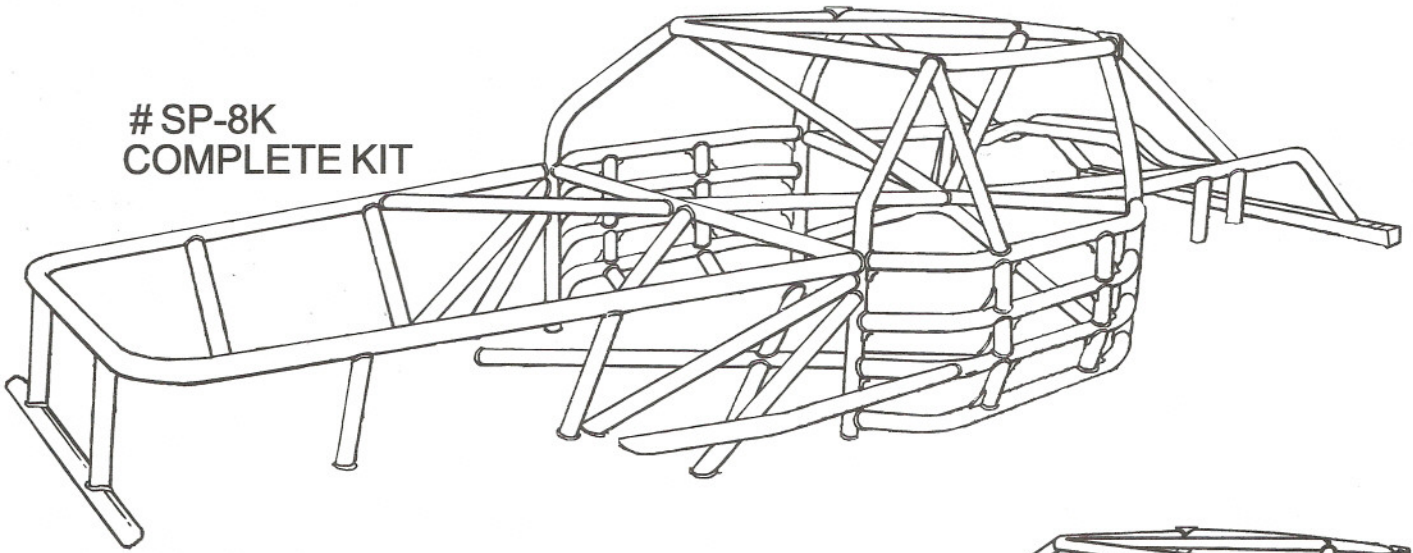

SP-8K
COMPLETE KIT

SP-8K
Chevy Stoker **Chassis** kit
complete from front to rear
with every piece labeled.

RCK-201-9
Full **deluxe** cage with 4
curved door bars on both
sides - every piece is labeled.

RCK-201-9

RCK-501-4 Full cage with 3 curved door
bars on the drivers side and 2 curved door
bars on the passenger side, with front rails
instead of a continuous front hoop.
Extra door bars & spacers and rear
braces can be added to any cage.

RCK-501-4

RCK-501-7

RCK-501-7 Full cage with 4
curved door bars on the drivers
side 4 curved door bars on the
passenger side.

RCK-501-8(not shown)
Same kit as 501-7 but 24 ft. of extra
tubing is provided instead of
front hoop braces.