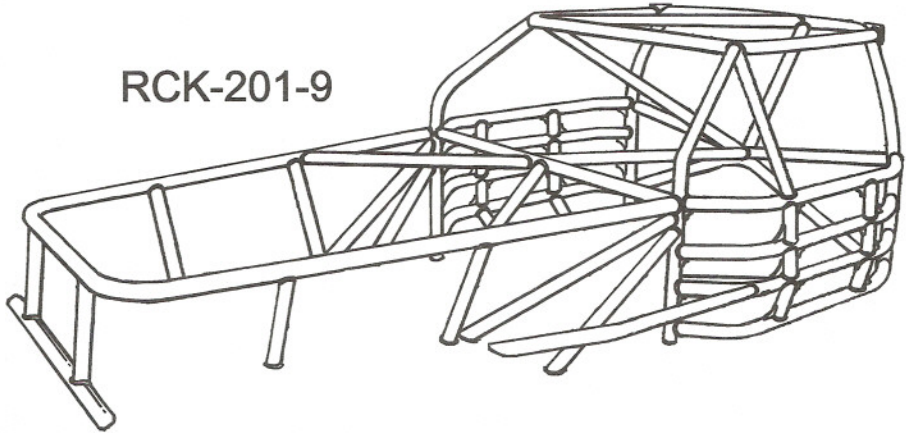

SP-8K
COMPLETE KIT

SP-8K
Chevy Stoker **Chassis** kit
complete from front to rear
with every piece labeled.

RCK-201-9
Full **deluxe** cage with 4
curved door bars on both
sides - every piece is labeled.

RCK-201-9

RCK-501-4 Full cage with 3 curved door
bars on the drivers side and 2 curved door
bars on the passenger side, with front rails
instead of a continuous front hoop.
Extra door bars & spacers and rear
braces can be added to any cage.

RCK-501-4

RCK-501-7

RCK-501-7 Full cage with 4
curved door bars on the drivers
side 4 curved door bars on the
passenger side.

RCK-501-8(not shown)
Same kit as 501-7 but 24 ft. of extra
tubing is provided instead of
front hoop braces.