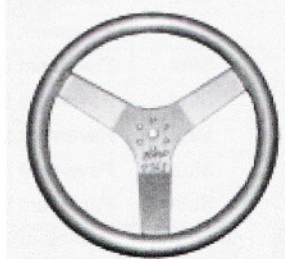

STEERING WHEELS

**REBCO
ALUMINUM
STEERING WHEELS**

PART #	DESCRIPTION
REB270-8639	15" FLAT ALUM. WHEEL
REB270-8645	15" DISH ALUM. WHEEL
REB270-8655	17" DISH ALUM. WHEEL

**SWEET
ALUMINUM
STEERING WHEELS**

PART #	DESCRIPTION
SWE601-70131	13" FLAT ALUM. WHEEL
SWE601-70151	15" FLAT ALUM. WHEEL
SWE601-70152	15" DISH ALUM. WHEEL
SWE601-70171	17" FLAT ALUM. WHEEL
SWE601-70172	17" DISH ALUM. WHEEL

**AFCO
STEEL DISH
STEERING WHEELS**

PART #	DESCRIPTION
AFCGR677	17" DISH STEEL WHEEL
AFCGR675	15" DISH STEEL WHEEL

**ECONOMY
STEEL
GO KART
STEERING WHEEL**
• WEIGHS 2-1/2 LBS. •

12" PART # BRP4364

**ULTRA LIGHTWEIGHT
ALUMINUM
GO-KART WHEEL**
• WEIGHS LESS THAN 1LB. •

**12" PART # BRP4363
14" PART # BRP4601**

KIRKEY STEERING WHEEL CENTER PADS

* 6" DIAMETER
* 2" THICK FOAM W/ VINYL
COVERING
* VELCRO LOOPS ATTACH TO
WHEEL SPOKES(3 SPOKES)

PART #	DESCRIPTION
KIR00001	BLACK 3 POST PAD
KIR00002	RED 3 POST PAD
KIR00003	ROYAL BLUE 3 POST PAD
KIR00021	BLACK SPRINT PAD
KIR00022	RED SPRINT PAD
KIR00023	BLUE SPRINT PAD