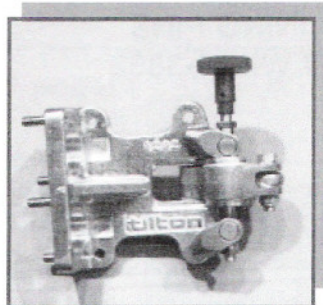

PRESSURE GAUGE

**QUICK CHECK
BRAKE PRESSURE
GAUGE**

PART #
WIL260-0966

**AFCO GAS
PEDAL**
FIRE- WALL
MOUNT
LATE MODEL
STYLE

PART #
AFC40291

GAS PEDALS

PART # BRP413
"FLAT FOOT" STYLE
GAS PEDAL

PART # BRP414

BRP410 ALUMINUM GAS PEDAL WITH MOUNTING
BRACKET

BRP413..... STEEL "FLAT FOOT" STYLE GAS PEDAL
WITH MOUNTING BRACKET

BRP409..... GAS LINKAGE CROSS SHAFT

BRP410R 10 3/4" ALUM. GAS PEDAL ROD WITHOUT
5/16" ROD ENDS(USE WITH BRP410 PEDAL)

BRP410R-2 .. 12 3/4" ALUM. GAS PEDAL ROD WITHOUT
5/16" ROD ENDS(USE WITH BRP413 PEDAL)

BRP414 FLAT ALUMINUM PEDAL ASSEMBY

BALANCE BAR

PART # TIL72-650
FOR SINGLE PEDAL WITH DUAL
REMOTE RESERVOIRS
MASTER CYLINDERS NOT INCLUDED.

PIVOT ONLY.....TIL72-720
BAR ONLY TIL72-250

SLAVE CYLINDERS

PART # BRP400
PULLING SLAVE

PART # AFCCN305-G
PUSHING SLAVE