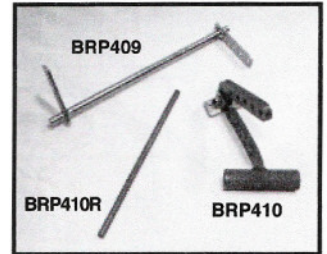

WIL340-3342... HANGING
REVERSE MOUNT PEDAL

WIL340-3950 - HANGING
FORWARD MOUNT

CLUTCH PEDAL

WILWOOD PEDAL
WIL340-1289... FLOOR
MOUNT CLUTCH PEDAL

WIL340-1290... HANGING
MOUNT CLUTCH PEDAL

REMOTE ADJUSTER

**TILTON REMOTE
BALANCE BAR ADJUSTER**
COMPLETE AS SHOWN
PART # TIL72-501 OR
WIL340-4990

PRESSURE GAUGE

**QUICK CHECK
BRAKE PRESSURE
GAUGE**

PART #
WIL260-0966

**AFCO GAS
PEDAL**
FIRE- WALL
MOUNT
LATE MODEL
STYLE

PART #
AFC40291

GAS PEDALS

PART # BRP413
"FLAT FOOT" STYLE
GAS PEDAL

PART # BRP414

BRP410 ALUMINUM GAS PEDAL WITH MOUNTING
BRACKET

BRP413..... STEEL "FLAT FOOT" STYLE GAS PEDAL
WITH MOUNTING BRACKET

BRP409..... GAS LINKAGE CROSS SHAFT

BRP410R 10 3/4" ALUM. GAS PEDAL ROD WITHOUT
5/16" ROD ENDS(USE WITH BRP410 PEDAL)

BRP410R-2 .. 12 3/4" ALUM. GAS PEDAL ROD WITHOUT
5/16" ROD ENDS(USE WITH BRP413 PEDAL)

BRP414 FLAT ALUMINUM PEDAL ASSEMBY

BALANCE BAR

PART # TIL72-650
FOR SINGLE PEDAL WITH DUAL
REMOTE RESERVOIRS
MASTER CYLINDERS NOT INCLUDED.